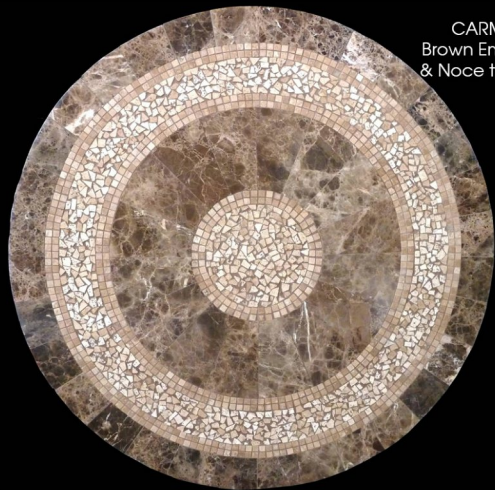

CARMELLA
Brown Emperador
& Noce travertine.