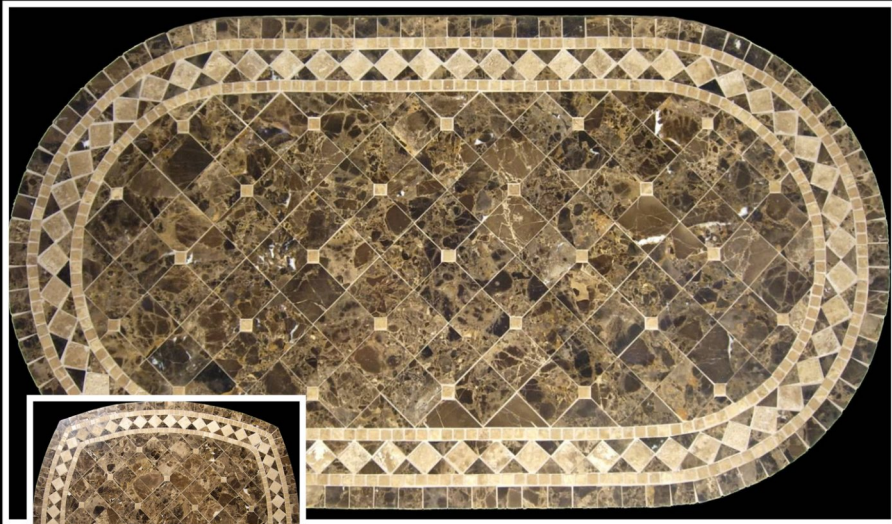

ALAMEDA
Noce border. Beige
travertine and Brown
Emperador trim. Honey
Onyx as field tile.
Also shown with
matching Roma and
Roma oval base.

VINEYARD
Multicolor travertine & Brown
Emperador Marble.

CLAREDON
Paredon and Rosa Verona Marble.
Shown with Matching Pompeii base set.

RAMSES EMPERADOR
Scabos with Brown Emperador Marble.
Shown with matching Pompeii base set.

ALBERTA
Paredon with
Copper Slate trim.

ALBERTA EMPERADOR
Paredon with Brown
Emperador marble trim.

PALERMO
Paredon with 1x1 Noce trim.
Shown with matching Roma oval base.

BELAIR CHOCOLATE
Chocolate travertine with Noce
trim.

MARQUESA
Noce travertine & Coco 1x1 Glass

DEVONAIRE
Noce travertine & Mare blue glass
tile with Honey onyx trim.
Shown with matching tray base.

TORINO
Brown Emperador marble with Noce travertine.

BLACK MOON
Nero Marquina marble, Brown
Emperador marble and
Noce travertine.
Shown with matching Agea
Base

RIO
Sabos, Paredon trim,
and 1x1 Brown
Emperador marble.
Shown with matching
Roma base (top right)
and Agea base.