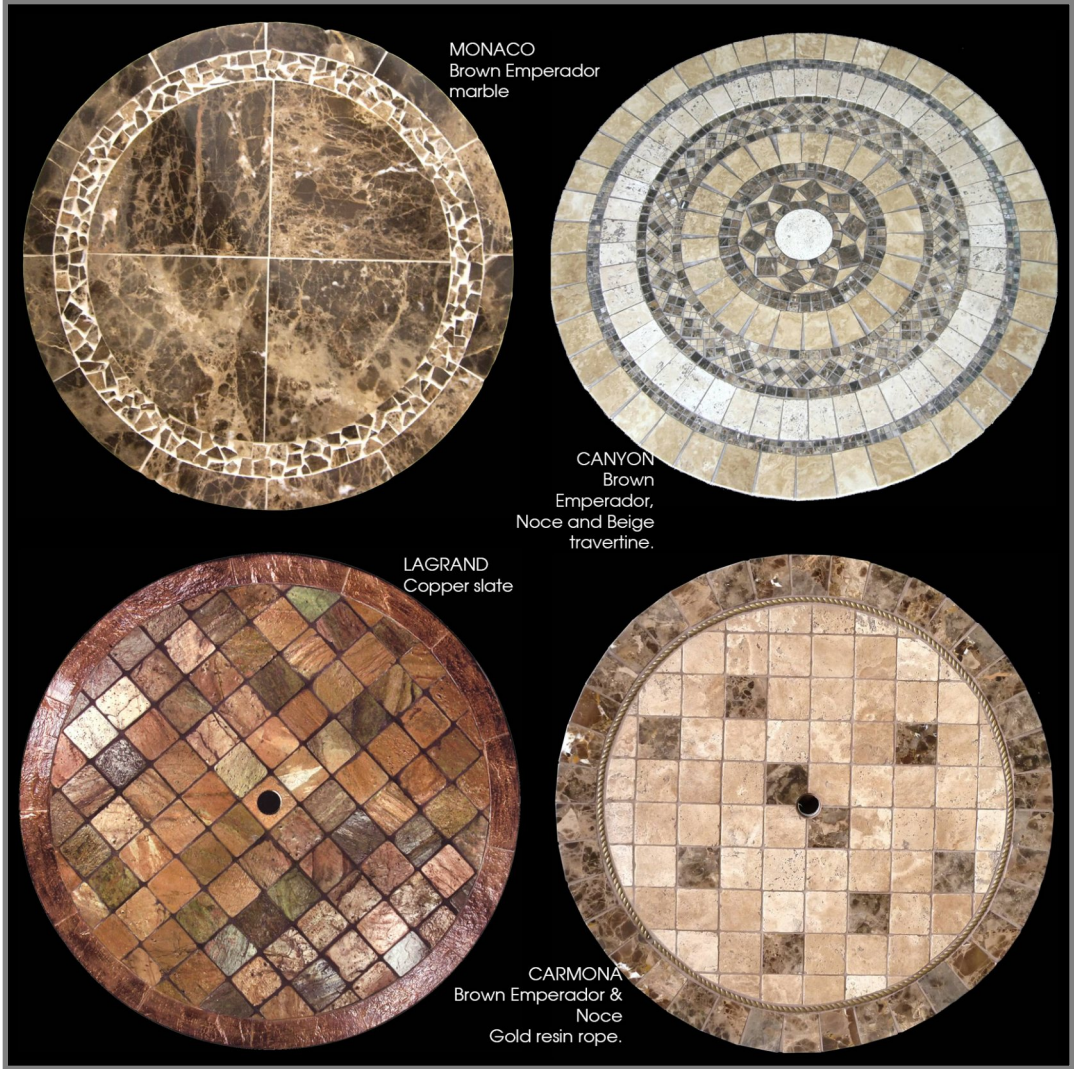

MONACO
Brown Emperor
marble

CANYON
Brown
Emperor,
Noce and Beige
travertine.

LAGRAND
Copper slate

CARMONA
Brown Emperor &
Noce
Gold resin rope.