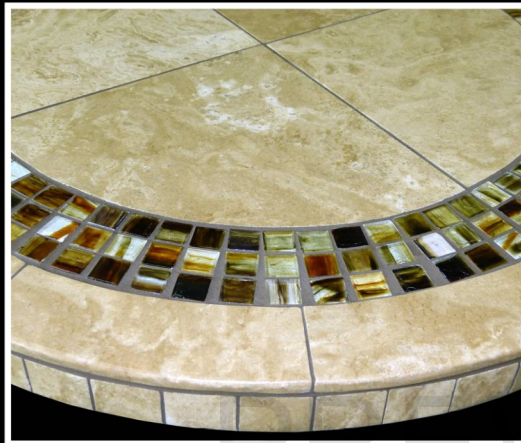

MARQUESA
Noce travertine & Coco 1x1 Glass